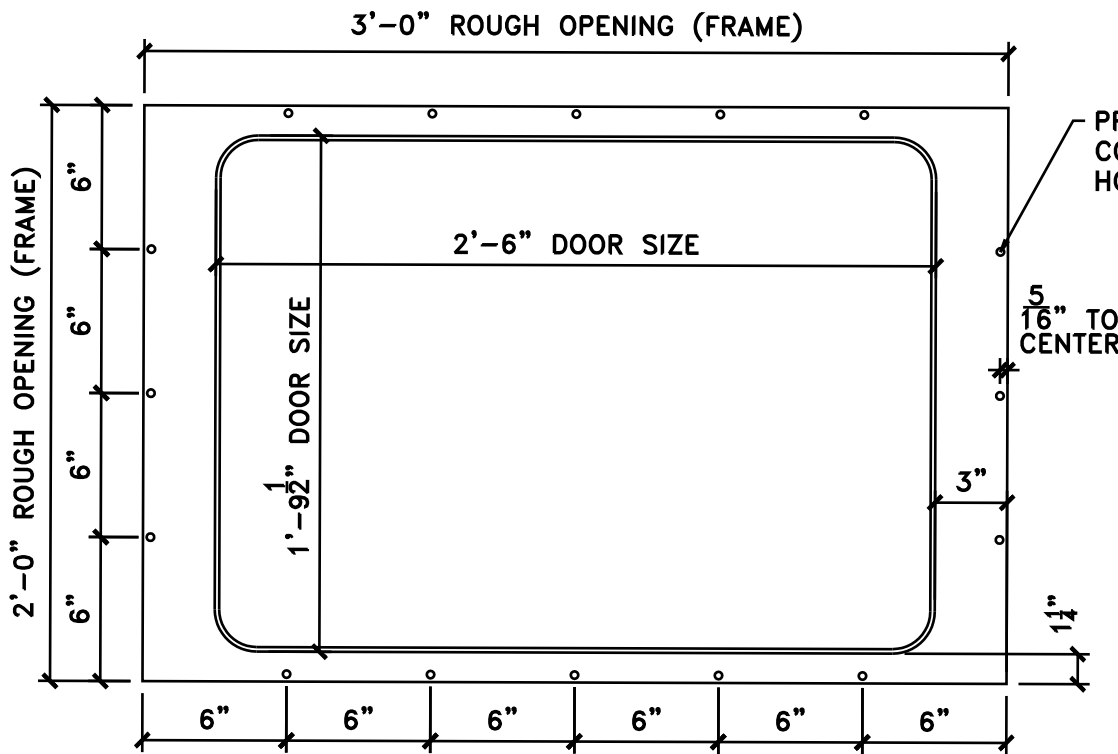

SIDE VIEW

24X36 PANEL ELEVATION

PRE-MANUFACTURED
COUNTERSUNK FASTENER
HOLES

DOOR FLANGE DETAIL

DROP-IN ACCESS PANEL 2
SINGLE STUD INSTALLATION

888-782-5011 sales@intersourceco.com
www.intersourceco.com